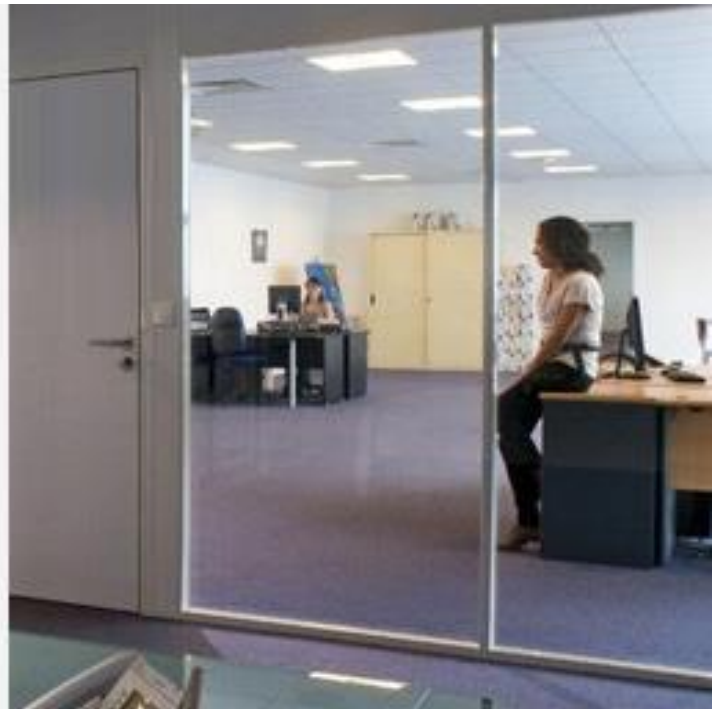

GLASS WALL PARTITION TO BE INSTALLED BETWEEN DIRECTOR'S OFFICE AND CONFERENCE ROOM

View inside the Conference Room

View inside Director's Office

Technical Specifications of Glass Wall Partition to be installed:

- **Double panel sliding door**
- **One way Mirror**
- **114inches length, 108inches height**
- **With Glass frames**
- **Termination of old partition and installation fees included**